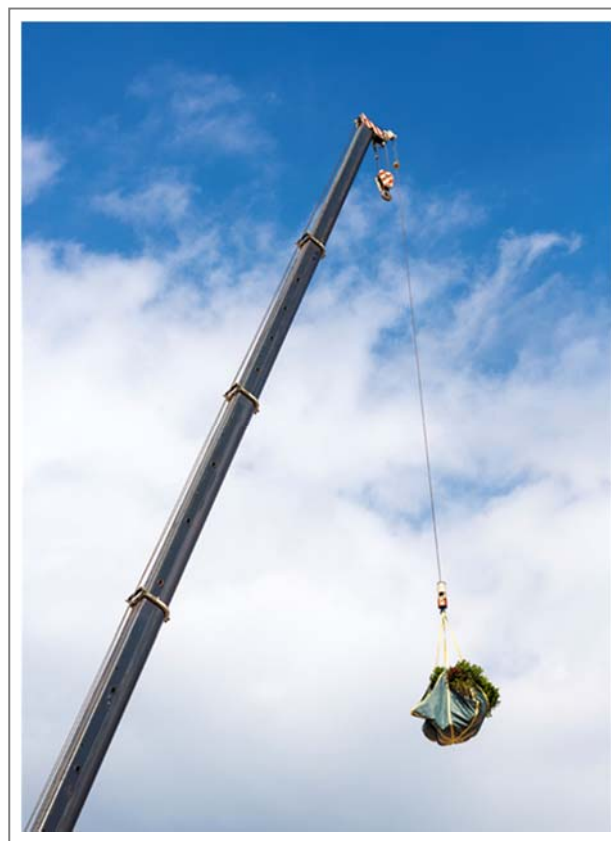

Spreadable and Adhesive

Thanks to a correct balance between viscosity polymers and base oil in the formulation.

Resistant to Water and Corrosion

Thanks to the synergy between the soaps and anti-rust additives in the formulation.

Contact

We are at your disposal for any request:

www.tecnolubeseal.com